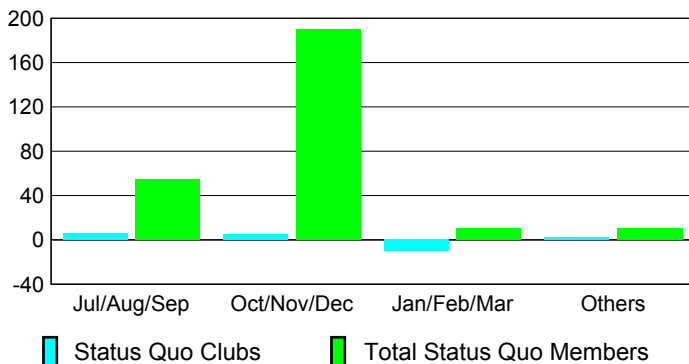

Club Results 2009-2010

Goal, New, Dropped, Gain/Loss

Comparison of Club Gain/Loss

Current Year Compared to the Previous Year

YTD Status Quo Clubs 2009-2010

Status Quo Clubs Compared to Status Quo Members

MEMBERSHIP

Membership Results
2009-2010

Membership
2008-2009

Month	Net Memb Goal	Actual New Memb	Actual Dropped Memb	Gain/Loss of Memb	Gain/Loss of Memb
Jul/Aug/Sep	70	292	-68	224	-112
Oct/Nov/Dec	55	109	-60	49	-5
Jan/Feb/Mar	100	164	-176	-12	-44
Apr/May/June	200	1015	-1048	-33	-37
Totals	425	1580	-1352	228	-198