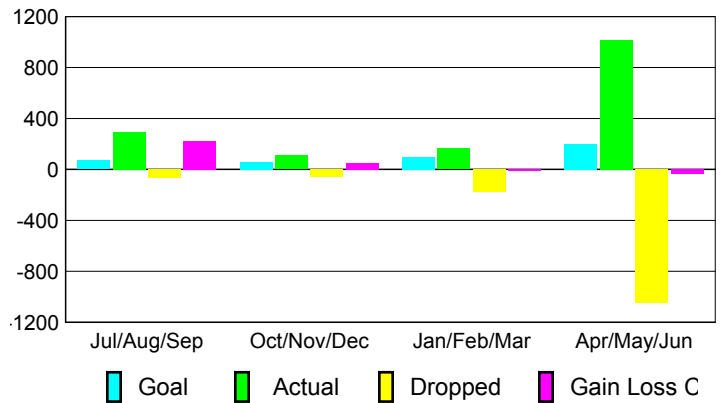

Membership Results 2009-2010

Goal, New, Dropped, Gain/Loss