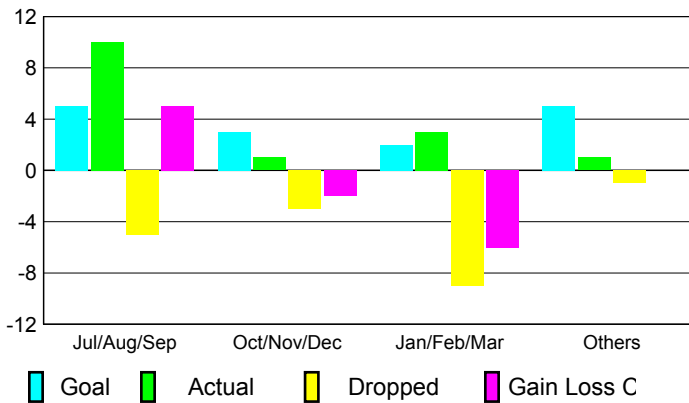

2009-2010 GMT Quarterly Report for District (or Undistricted) **District 305 N1**

GMT: NARESH KUMAR AGGARWAL

Location: PAKISTAN

GMT CA: 6

CLUBS

Club Results
2009-2010

Clubs
2008-2009

Month	New Club Goal	Actual New Clubs	Actual Dropped Clubs	Gain/Loss of Clubs	Gain/Loss of Clubs
Jul/Aug/Sep	5	10	-5	5	-1
Oct/Nov/Dec	3	1	-3	-2	0
Jan/Feb/Mar	2	3	-9	-6	-4
Apr/May/June	5	1	-1	0	7
Totals	15	15	-18	-3	2

Club Results 2009-2010

Goal, New, Dropped, Gain/Loss

Comparison of Club Gain/Loss

Current Year Compared to the Previous Year

YTD Status Quo Clubs 2009-2010

Status Quo Clubs Compared to Status Quo Members

MEMBERSHIP

Membership Results
2009-2010

Membership
2008-2009

Month	Net Memb Goal	Actual New Memb	Actual Dropped Memb	Gain/Loss of Memb	Gain/Loss of Memb
Jul/Aug/Sep	70	292	-68	224	-112
Oct/Nov/Dec	55	109	-60	49	-5
Jan/Feb/Mar	100	164	-176	-12	-44
Apr/May/June	200	1015	-1048	-33	-37
Totals	425	1580	-1352	228	-198