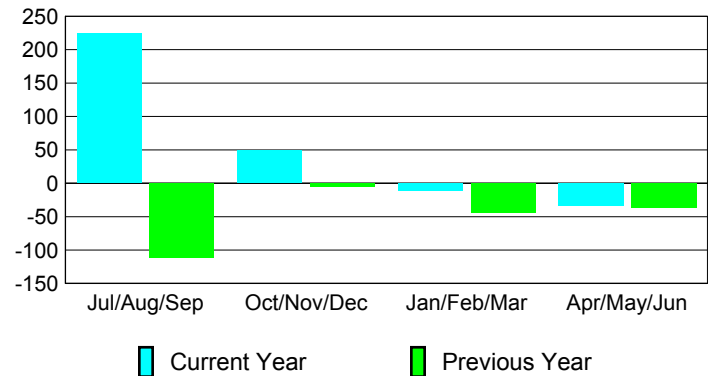

Comparison of Membership Gain/Loss

Current Year Compared to the Previous Year