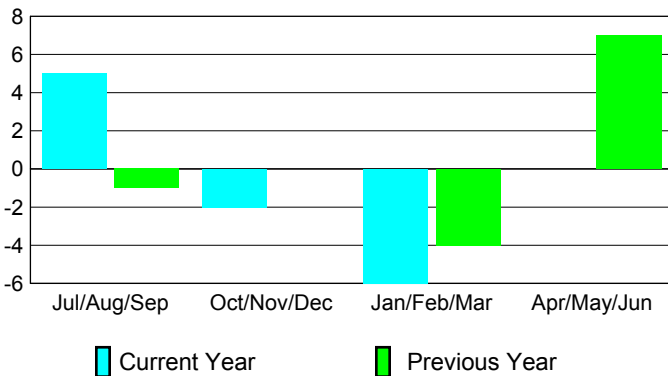

2009-2010 GMT Quarterly Report for District (or Undistricted) **District 305 N1**

GMT: NARESH KUMAR AGGARWAL

Location: PAKISTAN

GMT CA: 6

CLUBS

Club Results
2009-2010

Clubs
2008-2009

Month	New Club Goal	Actual New Clubs	Actual Dropped Clubs	Gain/Loss of Clubs	Gain/Loss of Clubs
Jul/Aug/Sep	5	10	-5	5	-1
Oct/Nov/Dec	3	1	-3	-2	0
Jan/Feb/Mar	2	3	-9	-6	-4
Apr/May/June	5	1	-1	0	7
Totals	15	15	-18	-3	2

Club Results 2009-2010

Goal, New, Dropped, Gain/Loss

Comparison of Club Gain/Loss

Current Year Compared to the Previous Year

YTD Status Quo Clubs 2009-2010

Status Quo Clubs Compared to Status Quo Members

MEMBERSHIP